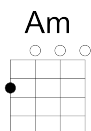

Made My Day

Tim Finn

Intro

C C G
C C G
D7sus4

G C
Up here in my lonely room
Am D
Holding on forever and a day
G C
I guess it was serious
Am D
Under heavy weather

C D
Holding a lover you can't help feeling
C D
Life is a bottle of vintage wine
C D
All of a sudden you came along and

C G
Made my day
(You made my) daay C G
(Came along and) Made my day C G
You made my day D7sus4

G C
It's one of my golden rules
Am D
Never let your guard down for too long
G C
But you were nobody's fool
Am D
Made me see how wrong I was

C D
Holding you close
In an open embrace
C D
I realise there's nothing to lose
C D
All of a sudden you came along and

C G
Made my day
(You made my) daay C G
(Came along and) Made my day C G
You made my day D7sus4

C D G
You came along in the Winter time
C D G C Am
Wrapped me up in your warm sunshine
D
And I'm feeling fine

Solo (Intro pattern)

C C G
C C G

D7sus4

G C
Not meaning to sound absurd
Am D
But the murder of all that was me
G C
Is done and I'm glad of it
Am D
Let the guilty go free

C D
Holding a lover you can't help feeling
C D
Life is a bottle of vintage wine
C D
All of a sudden you came along and

C G
Made my day
(You made my) daay C G
(Came along and) Made my day C G
You made my day D7sus4

C G
Made my day
(You made my) daay C G
(Came along and) Made my day C G
You made my day D7sus4

G