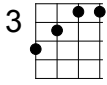

A7

Bb

C

C#-bar

C-bar

Dm

Dm-bar

Eb

Eb-bar

Em

F

G