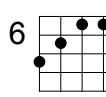

A7

Bb

C

C#-bar

C-bar

Dm

Dm-bar

Eb

Eb-bar

Em

F

G