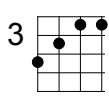

A7

Bb

C

C#-bar

C-bar

Dm

Dm-bar

Eb

Eb-bar

Em

F

G