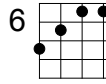

A7

Bb

C

C#-bar

C-bar

Dm

Dm-bar

Eb

Eb-bar

Em

F

G