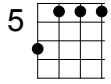

A7

Bb

C

C#-bar

C-bar

Dm

Dm-bar

Eb

Eb-bar

Em

F

G