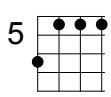

A7

Bb

C

C#-bar

C-bar

Dm

Dm-bar

Eb

Eb-bar

Em

F

G