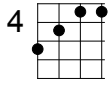

A7

Bb

C

C#-bar

C-bar

Dm

Dm-bar

Eb

Eb-bar

Em

F

G