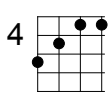

A7

Bb

C

C#-bar

C-bar

Dm

Dm-bar

Eb

Eb-bar

Em

F

G